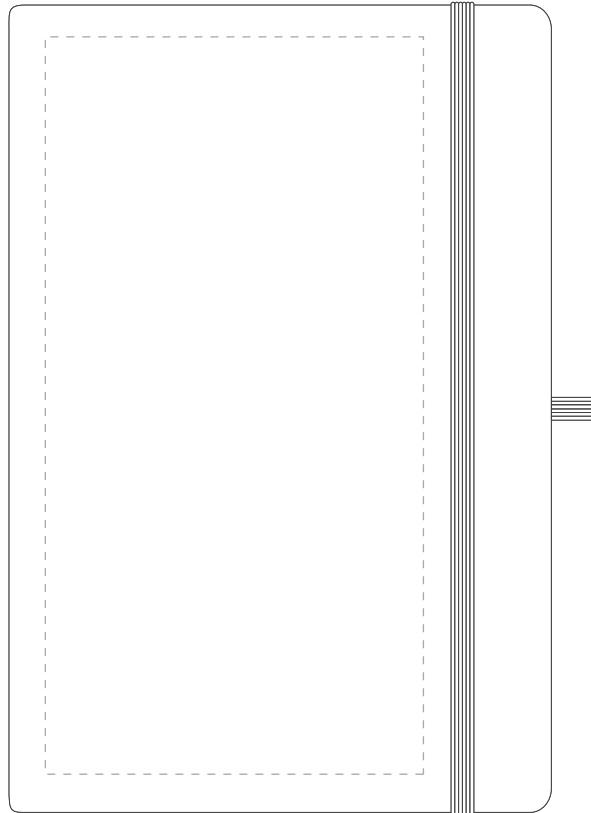

|           |            |                       |
|-----------|------------|-----------------------|
| Your Ref: | Quantity:  | Product Code: QS0745  |
| Our Ref:  | Version: 1 | Product Colour: WHITE |

**PRINTING CONCERNS:****PRODUCT INFO: DUE TO THE NATURE OF THE PRODUCT THE PRINT POSITION MAY VARY BY 2 - 3 MM**

We stock this item in the following colours

**PANTONE REFERENCE(S)**

Full Colour Printing

ARTWORK SCALE 50%

Product Image for visualisation  
- colours may vary

- **CENTRED TO PRINT AREA**
- **CENTRED TO NOTEBOOK**

The dashed line is to demonstrate print area and will not appear on your printed item

**PLEASE NOTE:**

To proceed, please approve visual via the online system.

ARTWORK SCALE 100%  
Max print area: 195mm x 100mm